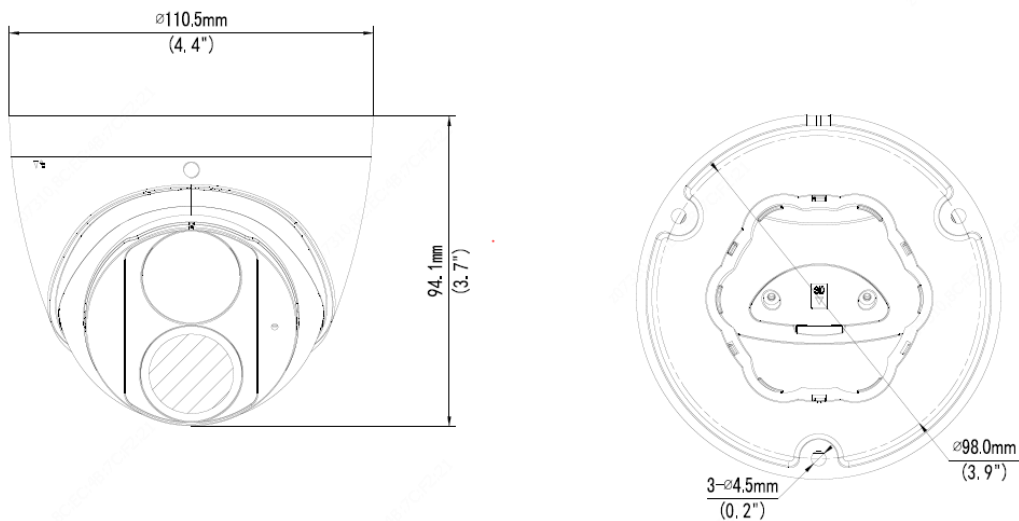

	UL (UL 62368-1, 2nd Ed., Issue Date: 2014-12-01)
Environment	CE-RoHS (2011/65/EU;(EU)2015/863); WEEE (2012/19/EU); Reach (Regulation (EC) No 1907/2006)
Protection	IP67 (IEC 60529:1989+AMD1:1999+AMD2:2013)
<b>General</b>	
Power	DC 12V±25%, PoE (IEEE 802.3af)
	Power consumption: Max 4.0W
Power Interface	Ø 5.5mm coaxial power plug
Dimensions (Ø x H)	Φ110.5 x 94.1mm (Φ4.4" x 3.7")
Net Weight	0.425kg (0.93lb)
Material	Metal
Operating Conditions	-30°C ~ 60°C (-22°F ~ 140°F), Humidity: ≤95% RH (non-condensing)
Storage Environment	-30°C ~ 60°C (-22°F ~ 140°F), Humidity: ≤95% RH (non-condensing)
Surge Protection	4KV
Reset Button	N/A

## Dimensions